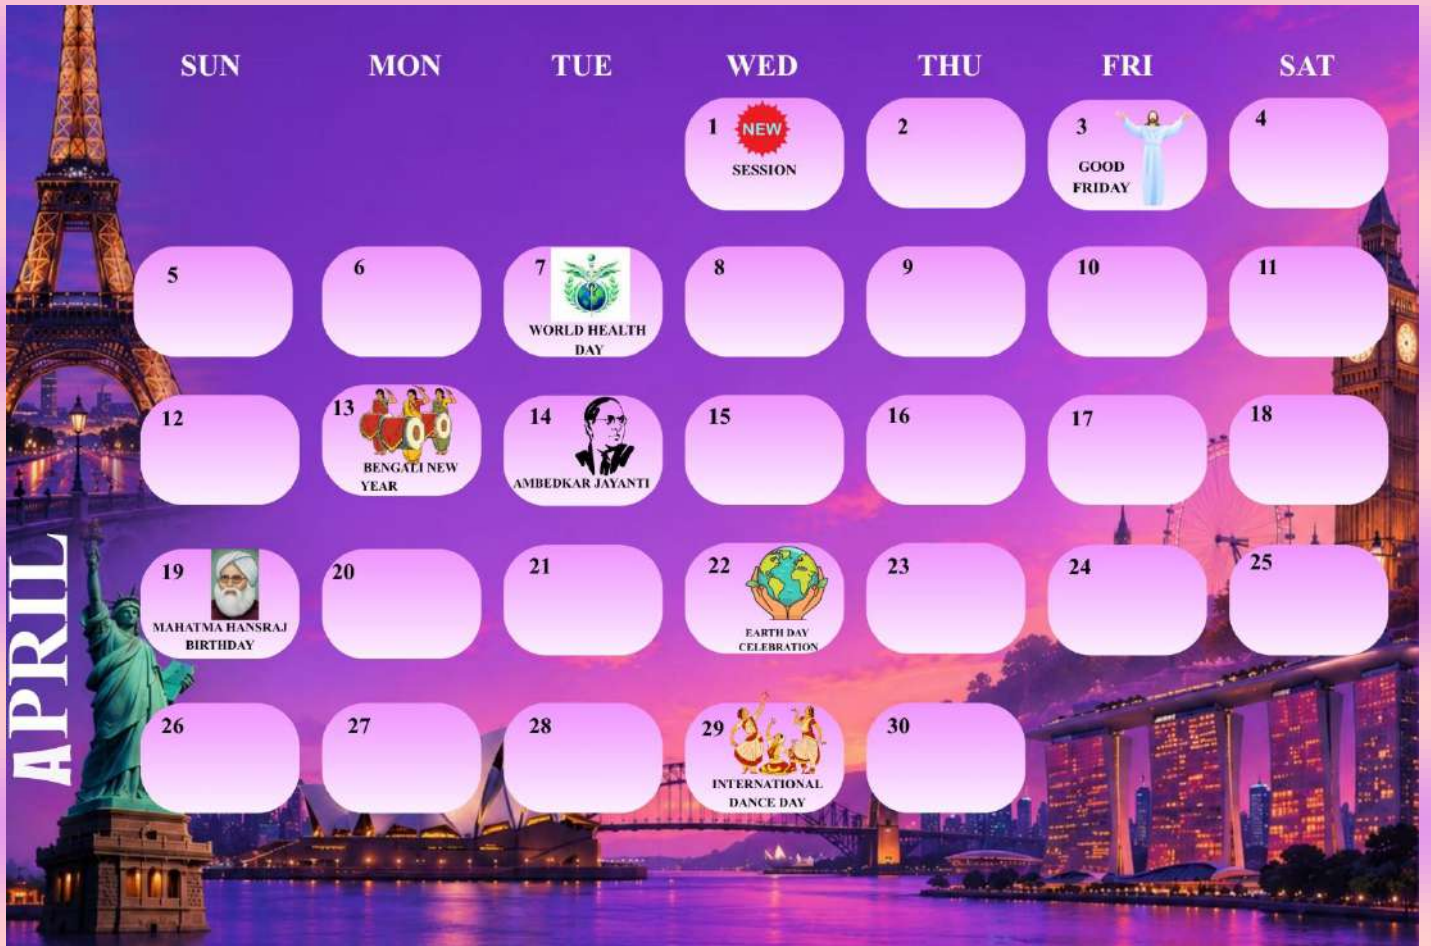

APRIL

SUN	MON	TUE	WED	THU	FRI	SAT
			1 NEW SESSION	2	3 GOOD FRIDAY	4
5	6	7 WORLD HEALTH DAY	8	9	10	11
12	13 BENGALI NEW YEAR	14 AMBEDKAR JAYANTI	15	16	17	18
19 MAHATMA HANSRAJ BIRTHDAY	20	21	22 EARTH DAY CELEBRATION	23	24	25
26	27	28	29 INTERNATIONAL DANCE DAY	30